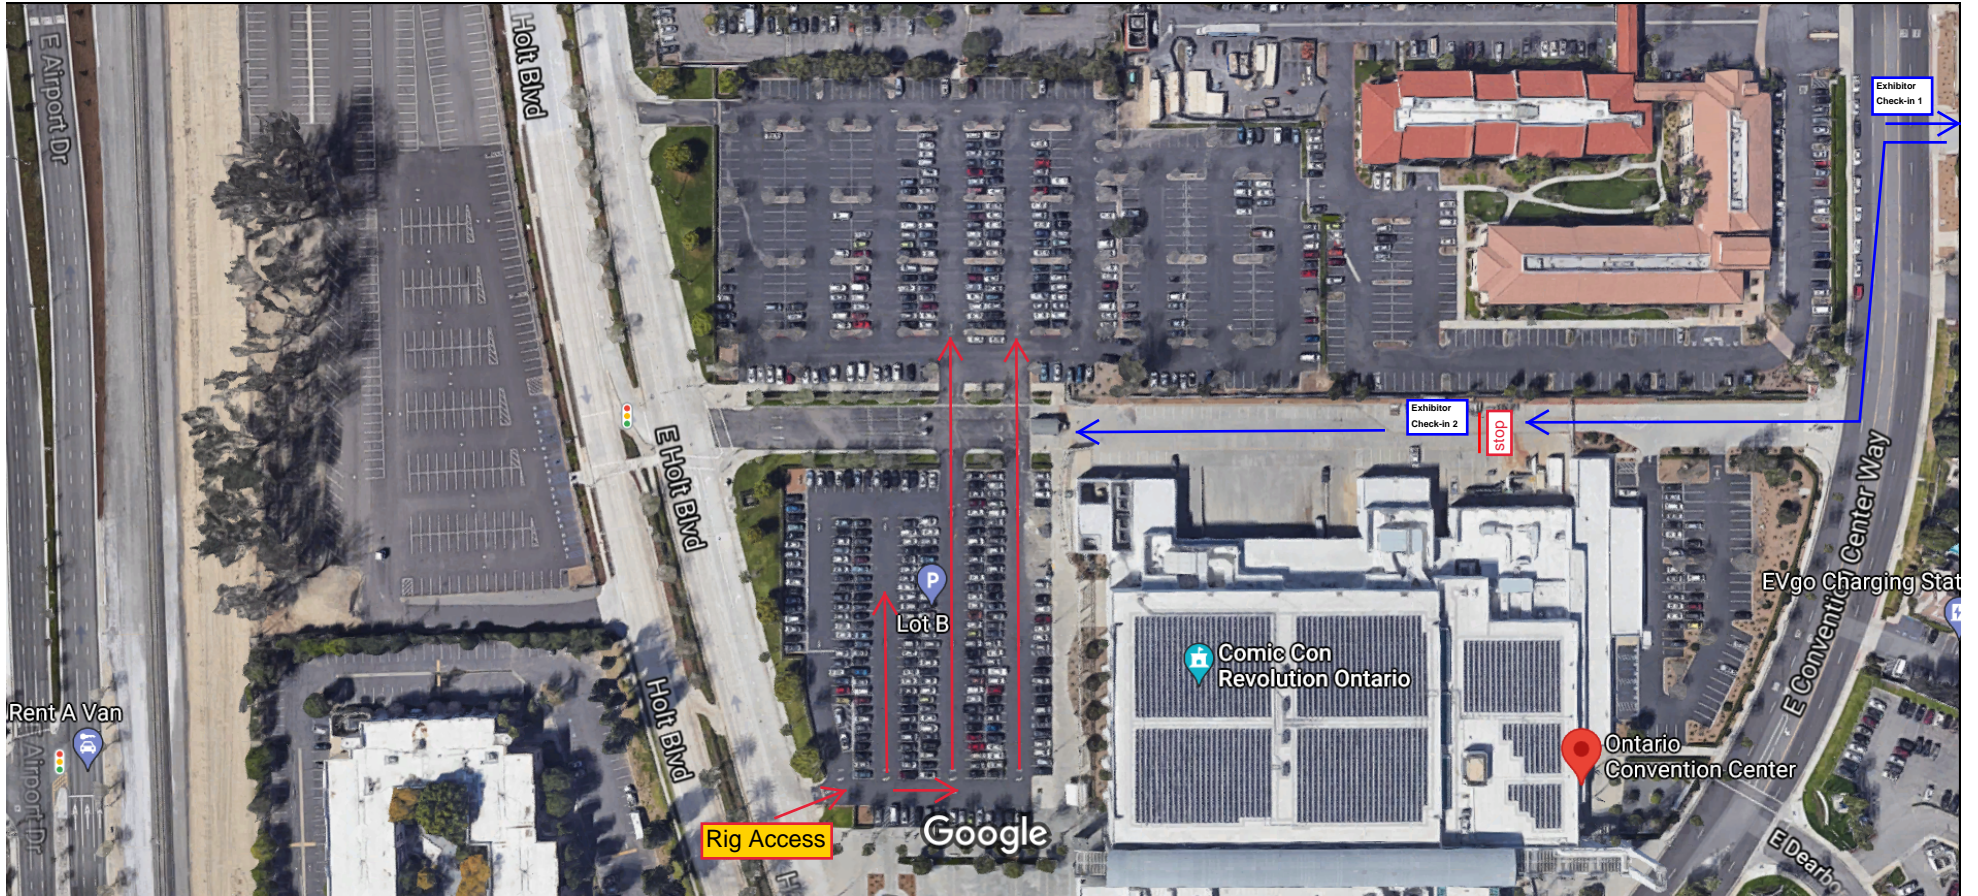

OFF-ROAD EXPO CALIFORNIA 2021

MOVE-IN/OUT MAP

Ontario Convention Center NORTH

1945 E. Convention Center Way
Ontario, California 91764

MOVE-IN SCHEDULE:
 Wednesday, October 6:
 9:00 AM - 12:00 PM - Exhibitor Move-in - by appointment - Rigs Lot C1
 12:00 PM - 6:00 PM - Exhibitor Move-in - by appointment - Rigs Lot B1
 Thursday, October 7:
 9:00 AM - 6:00 PM - Exhibitor Move-in - All Exhibitors
 *There is a 30min time limit for vehicles unloading.
 Friday, October 8:
 9:00 AM - 4:00 PM - Exhibitor Move-in - All Exhibitors
 5:00 PM - 7:00 PM - Exhibitor Move-in - Display Vehicles Only
 *There is a 30min time limit for vehicles unloading.

MOVE-IN/OUT REQUIREMENTS
 - All vehicles may unload for 30mins only. Strictly enforced.
 - All vehicles require a driver at all times.

MOVE-OUT SCHEDULE:
 Sunday, October 10:
 4:00 PM - Staging Lanes Open - Line begins - North Annex
 5:00 PM - Show Closes to public
 5:00 PM - 5:45 PM - Security sweep of all spectators
 - No Vehicle movement until all clear by police dept. personelle
 5:45 PM - Display Vehicle Move-out Only
 5:45 PM - 11:00 PM - All Exhibitor Vehicles allowed (as space allows)
 *All vehicles will require a driver at all times. There is a 30min time limit for vehicles unloading
 **Access times in staging lanes are dependent on space availability near exhibit space. Not all vehicles in lanes will be allowed access at the same time.
 **All Rigs will be targeted for move-out times.