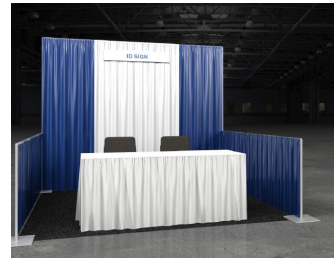

2023 Physical Booth Packages

10' x 10' Basic Exhibit Physical Package

If you have a 10x10 pop-up booth or other type of display, this package provides the extra items you need at a reduced price and conveniently allows you to order all these items at once. Includes:

- 10' x 10' of carpet* (5-60-1010)
- Two (2) side chairs (2-10-108)
- One (1) skirted table(1-24-630)
- One (1) wastebasket (2-10-106)
- 200 pounds of material handling
- One time cleaning of your booth prior to the start of the Show

10' x 20' Basic Exhibit Physical Package

If you have a 10x20 pop-up booth or other type of display, this package provides the extra items you need at a reduced price and conveniently allows you to order all these items at once. Includes:

- 10' x 20' of carpet* (5-60-1020)
- Two (2) black diamond stools (7-10-88)
- One (1) round black-top bistro table 42" h x 36" w (7-20-68)
- One (1) wastebasket (2-10-106)
- 200 pounds of material handling
- One time cleaning of your booth prior to the start of the Show