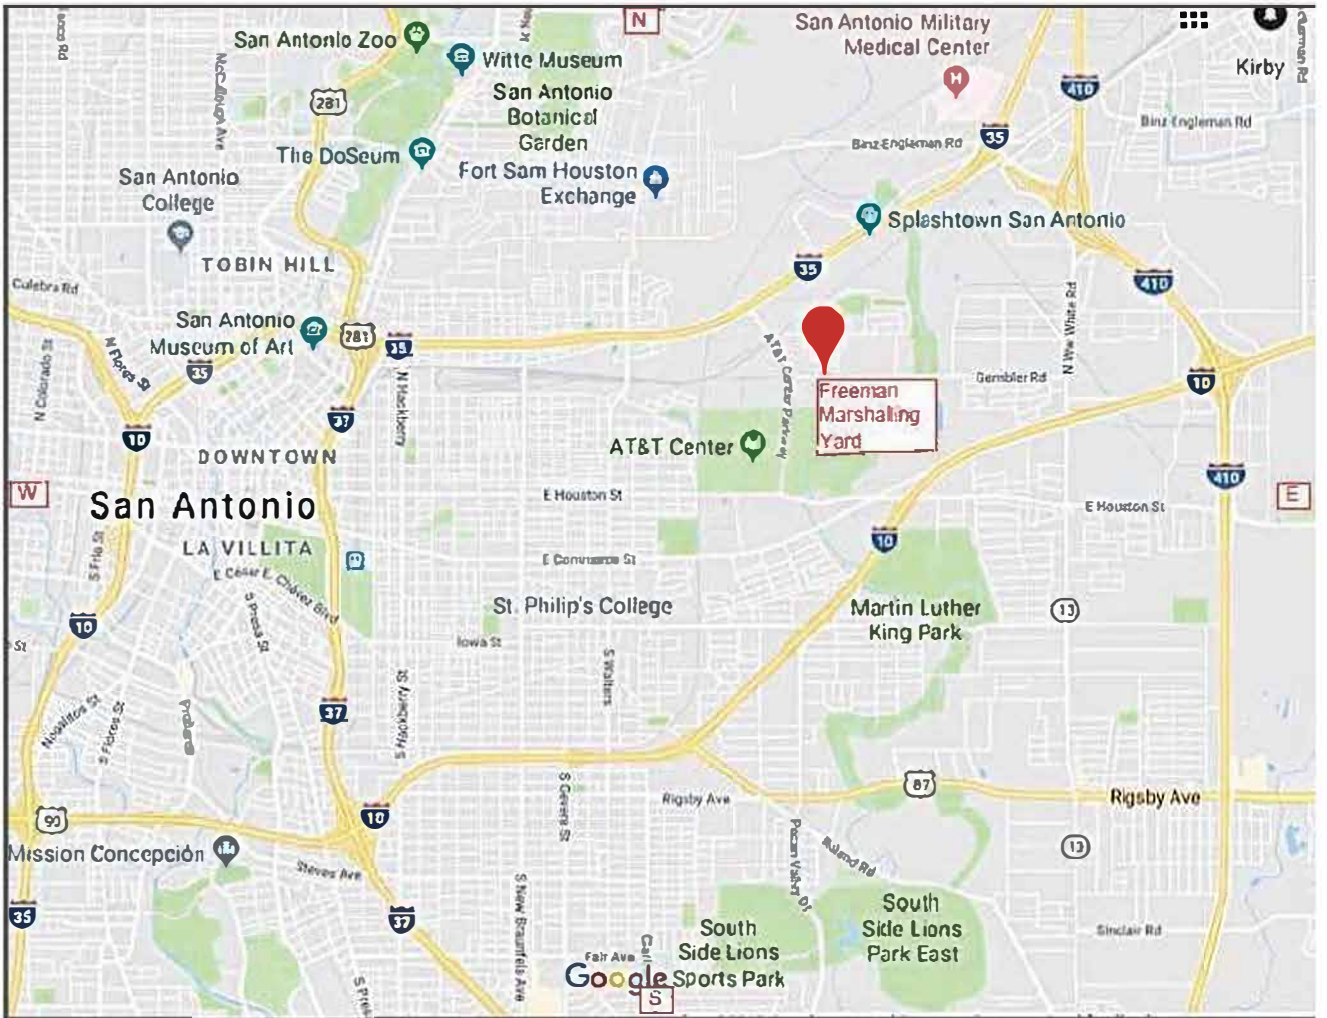

Directions to Freeman  
Marshalling Yard  
201 Gembler  
San Antonio, TX 78219  
(29.4354245,-98.4301380)

**From Austin (North):**

IH-35 South into San Antonio **Exit 160** ATT Pkwy  
Turn left on ATT Pkwy and go down to Gembler  
Turn left on Gembler and the marshalling yard is on  
your right

**From Houston (East):**

IH-10 West into San Antonio **Exit 580**  
Turn right on WW White and go down to Gembler  
Turn left on Gembler and the marshalling yard is on  
your left

**From Kerrville (West):**

IH-10 East into San Antonio to I-37/281 North  
IH-37/281 North to I-35 North (Austin)  
IH-35 North to **Exit 159B**  
Turn right on ATT Pkwy and go down to Gembler  
Turn left and the marshalling yard is on your right

# HENRY B. GONZALEZ CONVENTION CENTER DOCK MAP